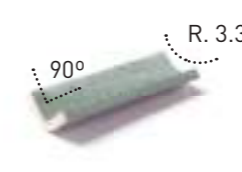

↗ 5.5x50cm 2.1"x19.7"

C3 R11 · Ref. MDCA I000

Bali Zatu

Escocia cantonera interior
Scotch inner corner

↗ 5.5x5.5cm 2.1"x2.1"

C3 R11 · Ref. MDCA EI00

Bali Zatu

Esquina cantonera interior
Inner angle corner

↗ 6.5x6.5cm 2.5"x2.5"

C3 R11 · Ref. MDCA AI00

Bali Zatu

Cantonera transición exterior
External transition corner

↗ 4.5x16cm 1.8"x6.3"

C3 R11 · Ref. MDCA CE00

Bali Zatu

Cantonera transición interior
Inner transition corner