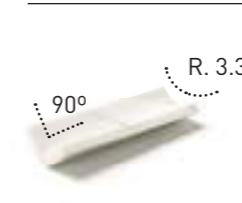

Escocia cantonera interior  
Scotch inner corner

↗ 5.5x5.5cm 2.1"x2.1"

C3 R11 · Ref. MDCA EI00

☐ Calacatta Fresh

Esquina cantonera interior  
Inner angle corner

↗ 6.5x6.5cm 2.5"x2.5"

C3 R11 · Ref. MDCA AI00

☐ Calacatta Fresh

Cantonera transición exterior  
External transition corner

↗ 4.5x16cm 1.8"x6.3"

C3 R11 · Ref. MDCA CE00

☐ Calacatta Fresh

Cantonera transición interior  
Inner transition corner

↗ 5.5x16cm 2.1"x6.3"