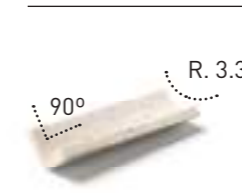

Cantonera transición interior
Inner transition corner

↗ 5.5x16cm 2.1"x6.3"

C3 R11 · Ref. MDCA CI00

☐ Stromboli Light

☐ Stromboli Cream

☐ Stromboli Silver