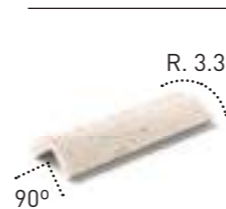

Cantonera transición exterior
External transition corner

↗ 4.5x16cm 1.8"x6.3"

C3 R11 · Ref. MDCA CE00

☐ Stromboli Light

☐ Stromboli Cream

☐ Stromboli Silver