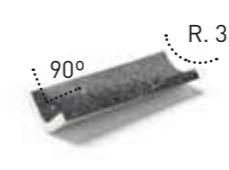

C3 R11 · Ref. MDCA I000

■ Volcanic Lava

Escocia cantonera interior
Scotch inner corner

↗ 5.5x5.5cm 2.1"x2.1"

C3 R11 · Ref. MDCA EI00

■ Volcanic Lava

Esquina cantonera interior
Inner angle corner

↗ 6.5x6.5cm 2.5"x2.5"

C3 R11 · Ref. MDCA AI00

■ Volcanic Lava

Cantonera transición exterior
External transition corner

↗ 4.5x16cm 1.8"x6.3"

C3 R11 · Ref. MDCA CE00

■ Volcanic Lava

Cantonera transición interior
Inner transition corner