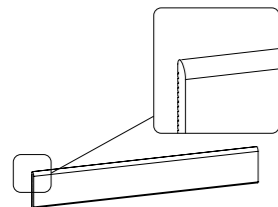

Calacatta Fresh

Color | Colour

Montaje de suelo | Floor simulation

Calacatta Fresh

Formatos | Formats

↗ 60x120cm 23.6"x47.2"

C3 R11 · C1 R9 · R

Calacatta Fresh

Rodapié
Skirting board

↗ 9x60cm 3.5"x23.6"

Fully Glassed

Calacatta Fresh

Tabica
Riser

↗ 14.5x120cm 5.7"x47.2"

Calacatta Fresh

Embalaje | Packing