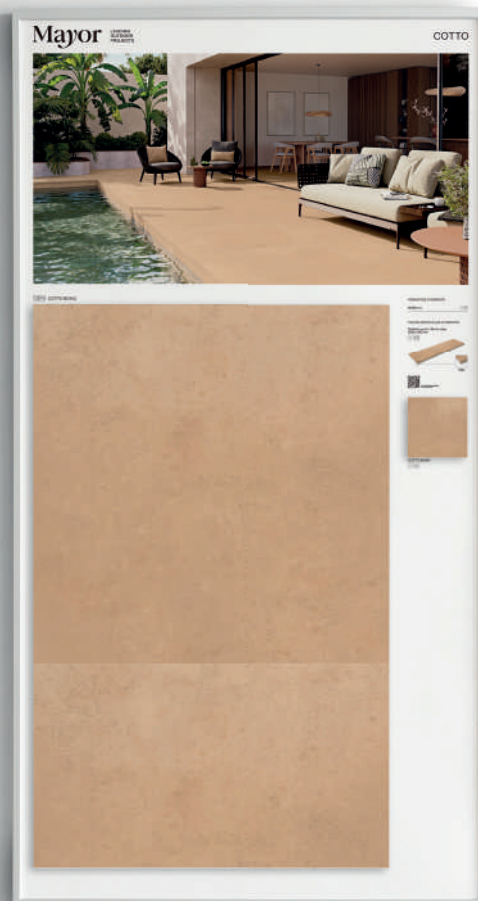

PX506 1200x2400mm
COTTO BOHO