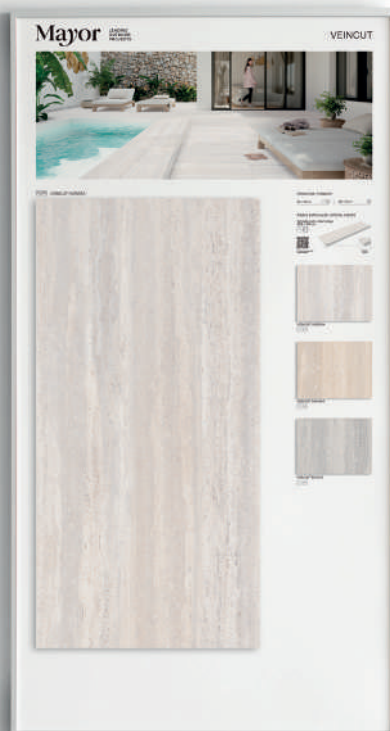

PM510 1005x1925mm VEINCUT AURORA