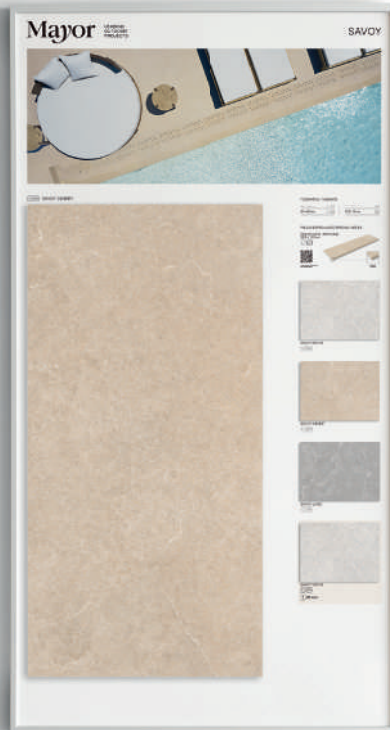

PM500 1005x1925mm
SAVOY DESERT