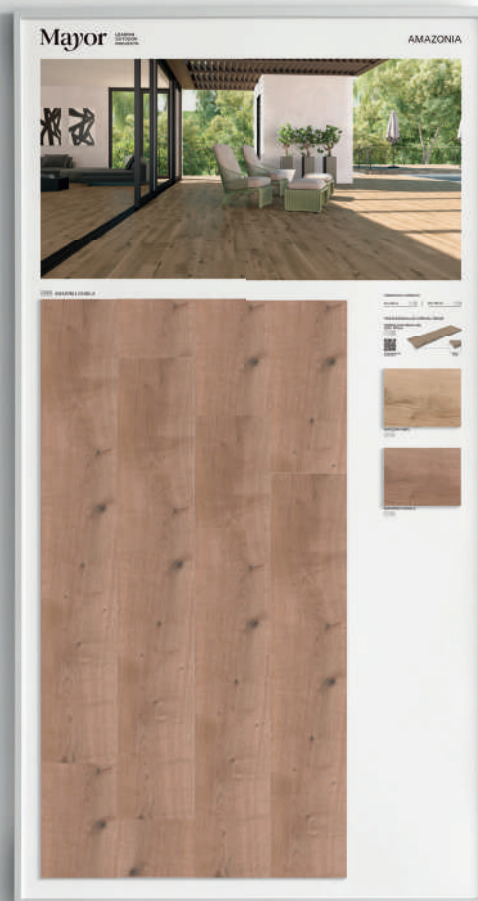

# AMAZONIA

Taco 25x25cm  
AMAZONIA

MIEL IN  
MIEL OUT  
CANELA IN  
CANELA OUT

Ref. 13330  
Ref. 13331  
Ref. 13332  
Ref. 13333

CM027  
AMAZONIA

270x330x20 mm  
1 caja · box  
1,260kg

PM492 1005x1925mm  
AMAZONIA CANELA

PX492 1200x2400mm  
AMAZONIA CANELA