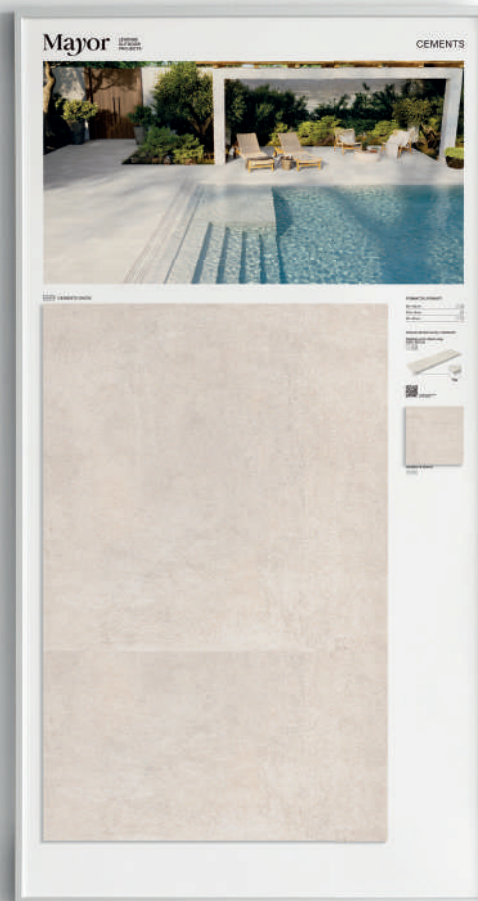

PX465 1200x2400mm
CEMENTS SNOW