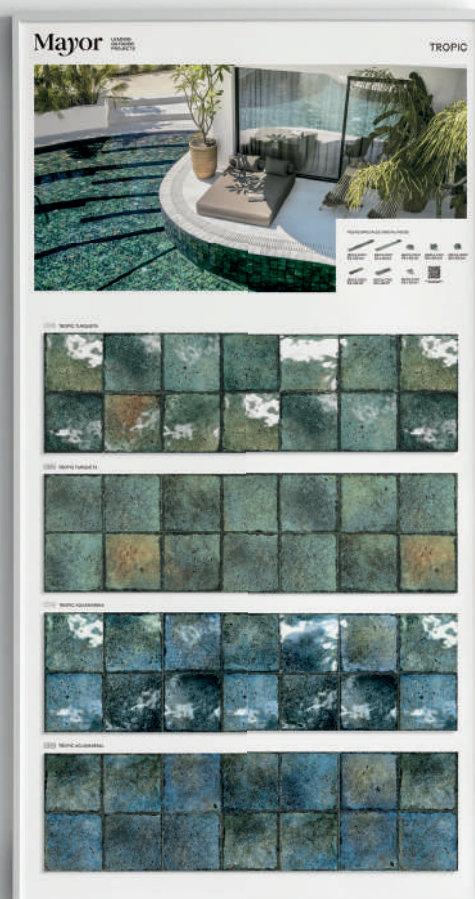

# TROPIC

CM033  
TROPIC

 335x300x20 mm  
 1 caja · box  
 1,260kg

PM496 1005x1925mm  
TROPIC

PX496 1200x2400mm  
TROPIC