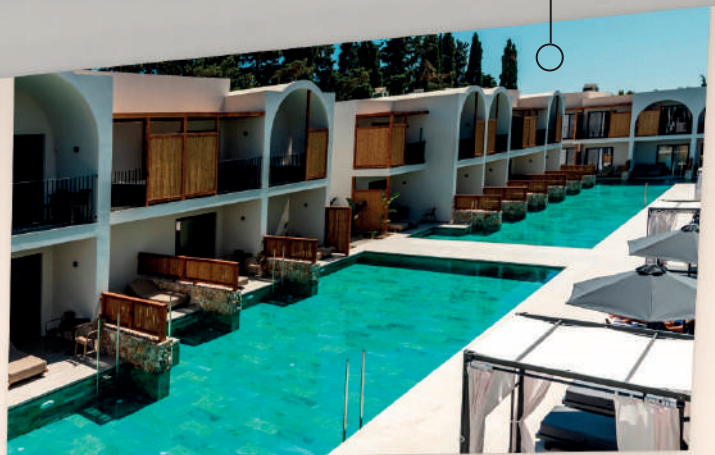

CR012 TRASERA B
14,7 x 14,7 cm + MDCA
Tono: NCS 1505-Y40R
Tamaño: 148 x 270 cm
Art. 0000014296

CR013 TRASERA C - Colores
Tono: NCS 1505-Y40R
Tamaño: 146 x 270 cm
Art. 0000014297

CR014 TRASERA D - Colores
Tono: NCS 1505-Y40R
Tamaño: 146 x 270 cm
Art. 0000014298

CR18 PANEL CUÑA MDCA
Tamaño: 57,5 x 42,5 cm
Art. 0000014302

CR20 CUÑA TACO 25x25 cm
Art. 0000014304
Existe un artículo por color

CR21 ENGANCHE PELD. JUEGO
2 Uds. (dcha. + izq.)
Tamaño: 31,5 x 30 cm
Art. 0000014305