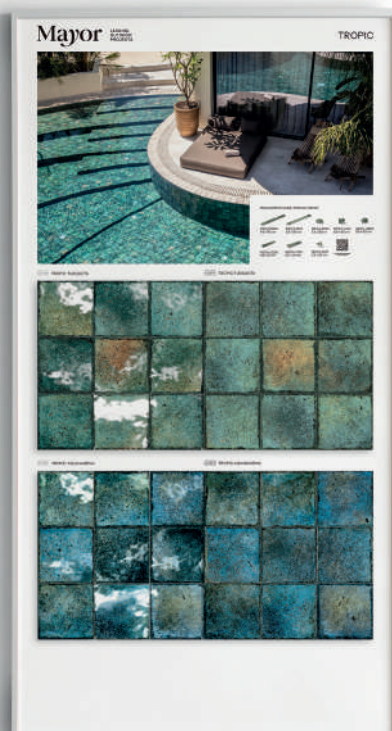

PM496 1005x1925mm
TROPIC