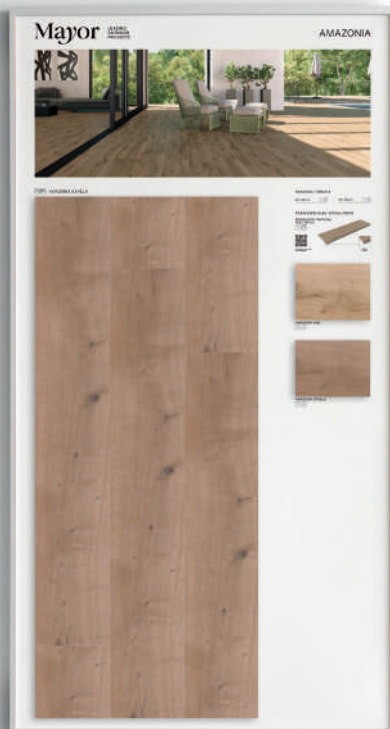

# AMAZONIA

Taco 25x25cm  
AMAZONIA

MIEL IN  
MIEL OUT  
CANELA IN  
CANELA OUT

Ref. 13330  
Ref. 13331  
Ref. 13332  
Ref. 13333

CM027  
AMAZONIA

270x330x20 mm  
1 caja · box  
1,260kg

PM492 1005x1925mm  
AMAZONIA CANELA

PX492 1200x2400mm  
AMAZONIA CANELA