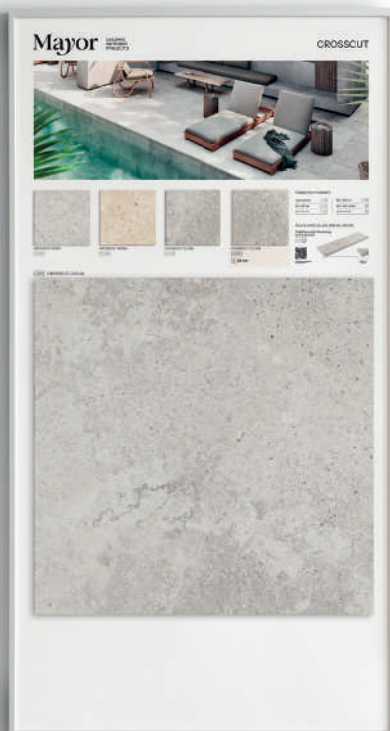

PM476 1005x1925mm
CROSSCUT CLOUD