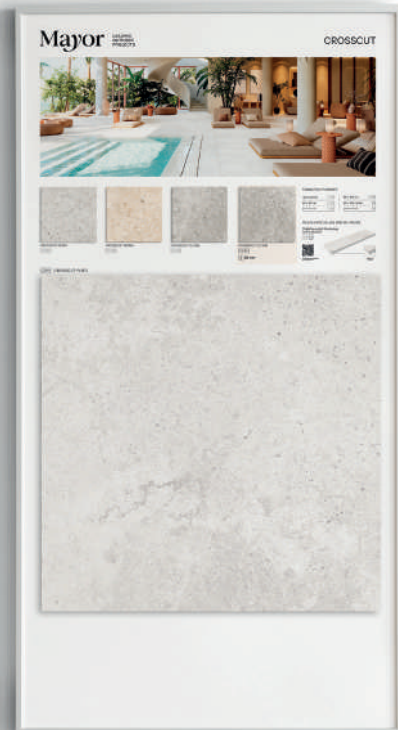

PM515 1005x1925mm
CROSSCUT PURO