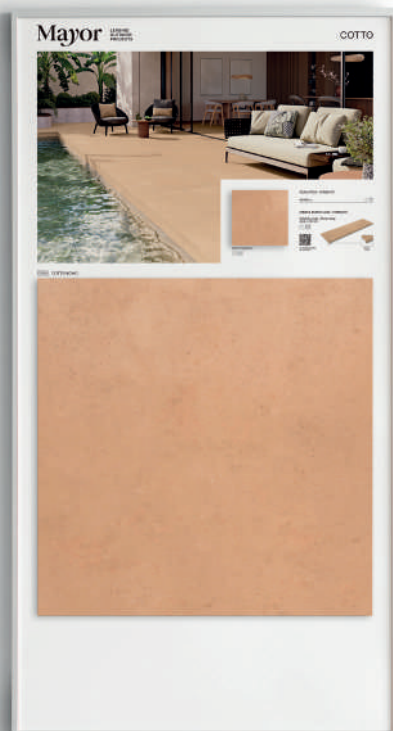

# COTTO

Taco 25x25cm  
COTTO

BOHO IN  
BOHO OUT

Ref. 13538  
Ref. 13537

CM045  
COTTO

270x330x20 mm

1 caja · box

1,260kg